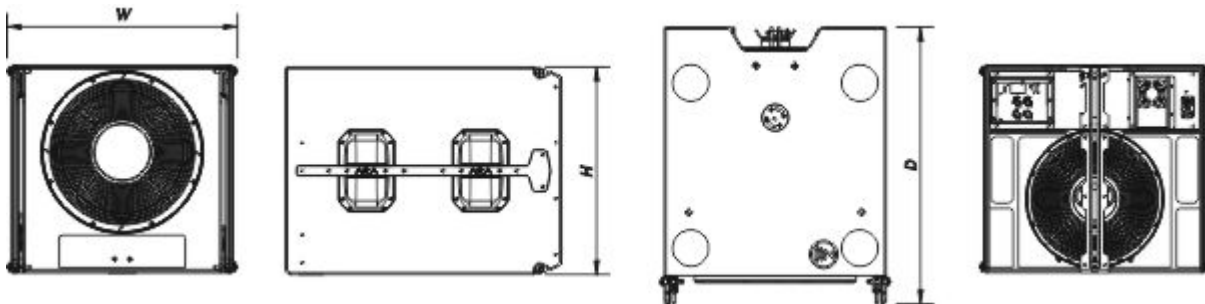

Rigging	Captive Rigging System
Finish	ISO-flex Paint
Color	Black
IP Rating	IP43
Dimensions (H x W x D)	590 x 660 x 790 mm 23,5 x 26,0 x 31,2 in
Net Weight	67,0 kg (148,0 lb)

Components

LF Driver	18UXN
LF Cardioid Driver	15FWN

DIMENSIONS

ORDERING INFORMATION

Model	Description	P/N
System		
SARA-SUB		10420520

SARA-SUB

DAS Audio Group, S.L. - C/ Islas Baleares 24 - 46988
Fuente del Jarro - Valencia - Spain - Tel. +34961340860
Updated (DD/MM/YYYY): 15/10/2024